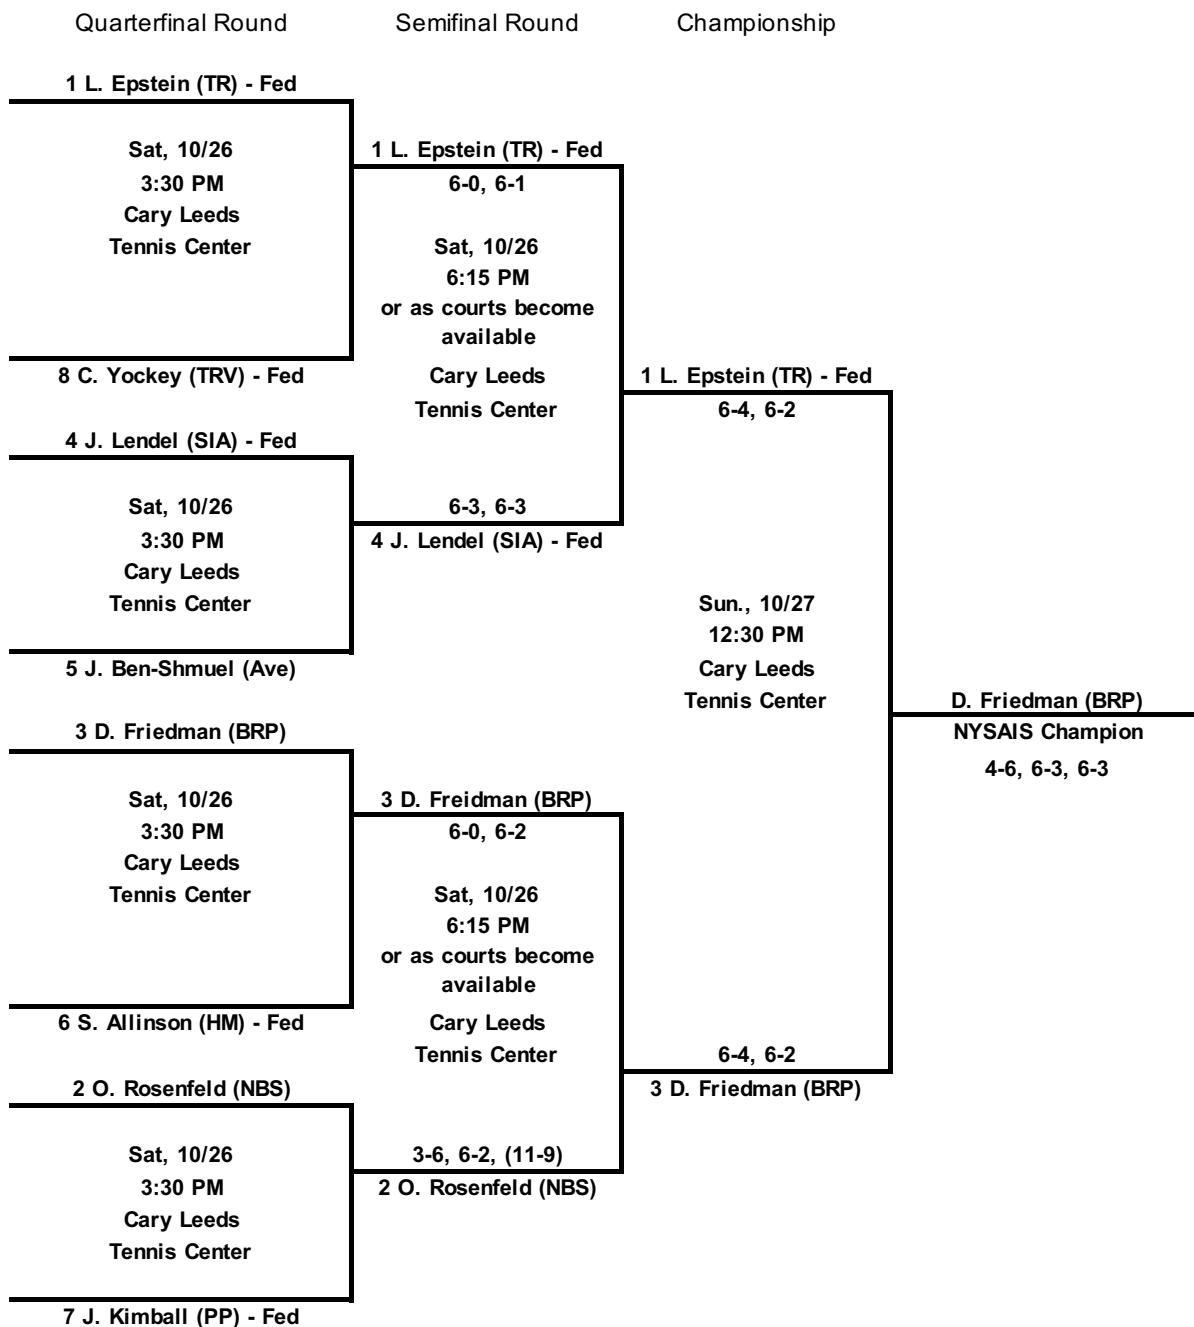

Singles Tennis Tournament 2019

Legend

- (TR) Trinity
- (PP) Poly Prep
- (SIA) Staten Island Academy
- (BRP) Bay Ridge Prep
- (Ave) Avenues
- (NBS) Nightingale Bamford
- (HM) Horace Mann
- (TRV) Trevor Day